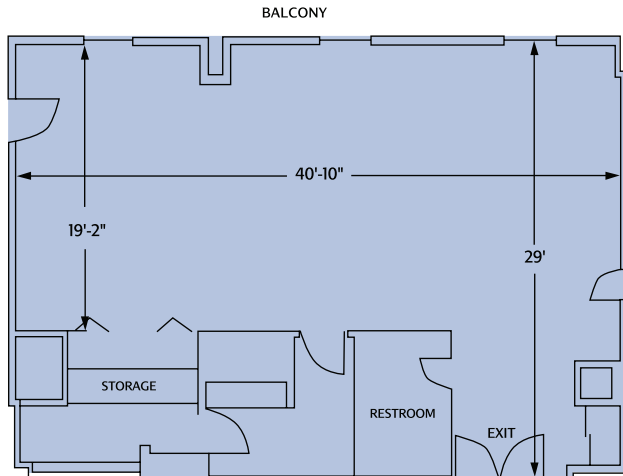

**BOARDROOMS (3)**

SIZE: 790 Sq. Ft.

CEILING HEIGHT: 7'-10" Ft.

**Diamond, Emerald, Jade**

- Up to 54 people for meetings (T/S)
- Private bath
- Up to 70 people for Hospitality
- Outdoor balcony

**BOARDROOM SUITES (3)**

SIZE: 405 Sq. Ft.

CEILING HEIGHT: 7'-10" Ft.

**#476, 576 & 676**

- Permanent Conference style set for 14 pp
- Private bath
- 2 connecting bedrooms (optional)
- Outdoor balcony

**MAIN CONVENTION CENTER**

Boardrooms Suites (each)									
Permanent Conference Table	14.6x28.7	405	-	-	14	-	-	-	-