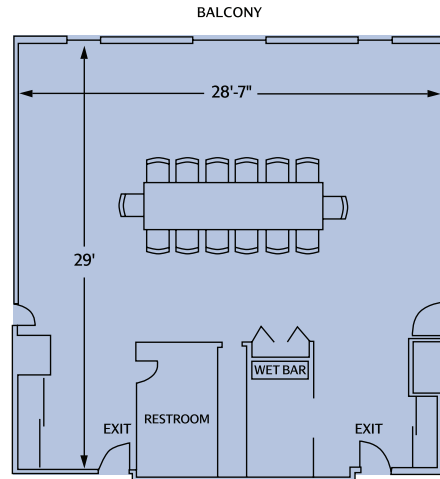

**BOARDROOMS (3)**

SIZE: 790 Sq. Ft.

CEILING HEIGHT: 7'-10" Ft.

**Diamond, Emerald, Jade**

- Up to 54 people for meetings (T/S)
- Private bath
- Up to 70 people for Hospitality
- Outdoor balcony

**BOARDROOM SUITES (3)**

SIZE: 405 Sq. Ft.

CEILING HEIGHT: 7'-10" Ft.

**#476, 576 & 676**

- Permanent Conference style set for 14 pp
- Private bath
- 2 connecting bedrooms (optional)
- Outdoor balcony

**MAIN CONVENTION CENTER**

Boardrooms Suites (each)									
Permanent Conference Table	14.6x28.7	405	-	-	14	-	-	-	-